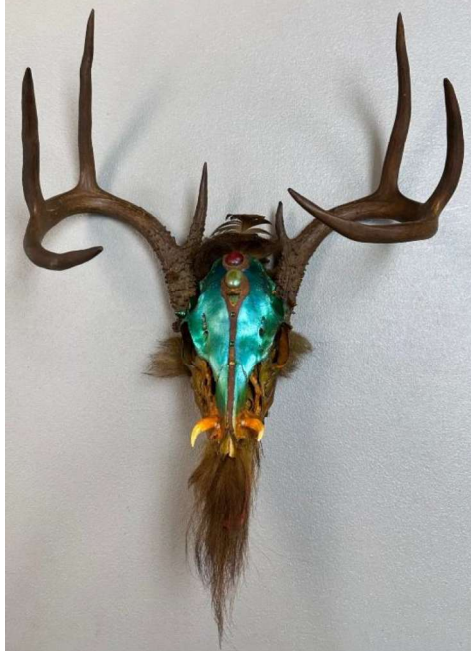

Mark Sturgis